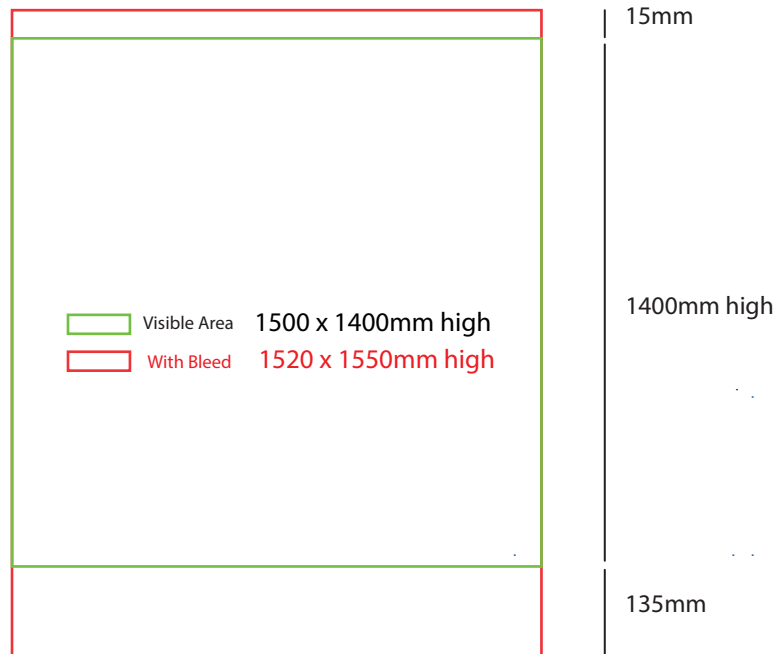

Pull Up Banner

1500mm w x 1400mm high

www.maxdisplays.com.au

How to Setup Print Ready Artwork

- Convert all text to outlines
- Embed all images and elements as per template
- No trim, crop or registration marks
- Artwork supplied as a PDF
- Bitmap images no less than 130 DPI